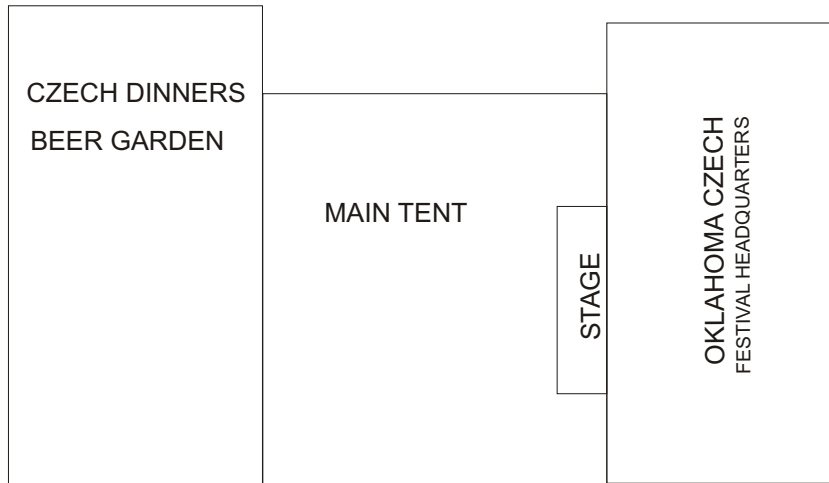

OKLAHOMA CZECH
FESTIVAL
CRAFT BOOTH MAP

ENTRANCE ONLY

⇄ ONE WAY ⇄

CHECK IN
HERE

NO PARKING

⇄ ONE WAY ⇄

EXIT ONLY

EXIT ONLY

5th STREET

⇄ ONE WAY ⇄

CEDAR STREET

⇄ ONE WAY ⇄

PORTA POTTIES

EXIT ONLY

NO PARKING

GAS METER