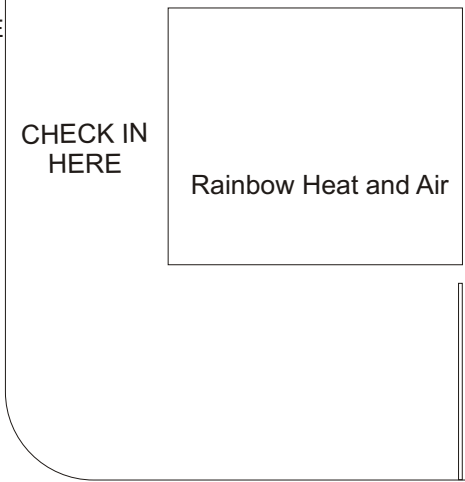

OKLAHOMA CZECH
FESTIVAL
CRAFT BOOTH MAP

ENTRANCE ONLY

⇄ ONE WAY ⇄

CHECK IN
HERE

NO PARKING

⇄ ONE WAY ⇄

EXIT ONLY

EXIT ONLY

5th STREET

⇄ ONE WAY ⇄

CEDAR STREET

⇄ ONE WAY ⇄

PORTA POTTIES

EXIT ONLY

NO PARKING

GAS METER